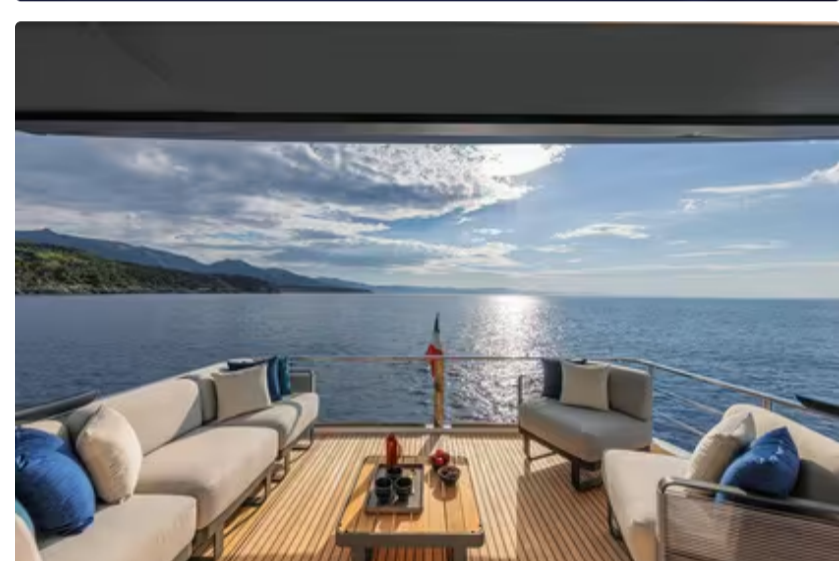

Absolute 60 Fly (Jan 2025) • For Sale

PRICE ON REQUEST

16 8 4

The Absolute Prisma, a yacht that will redefine the range with new ground-breaking design elements never seen on a Flybridge boat of these dimensions or strength of character.

The Owner's quarter at the bow and the aft cockpit terrace, free from any fixed furniture elements. As the prism reveals the several colors through the light, the 60 Fly by Absolute is the prisma revealing an overturning of perspectives.

An evolution for the range and for the owner, too. With the new 60 Fly, a versatile life on board and liveability of the spaces are now ensured. A new perspective is offered by the bow master cabin thanks to the Owner's quarter concept. A cabin which takes up the full beam of the boat, unprecedented on a 60/70-foot yacht.

A Sophisticated And Relaxed Experience

The exterior lines are now enriched by elegant transparencies, thanks to the glazed balustrades that offer breath-taking views from both the fly and the cockpit. The cockpit is a revolutionary approach without fixed elements or fittings it can be furnished at the owner's taste for the first time.