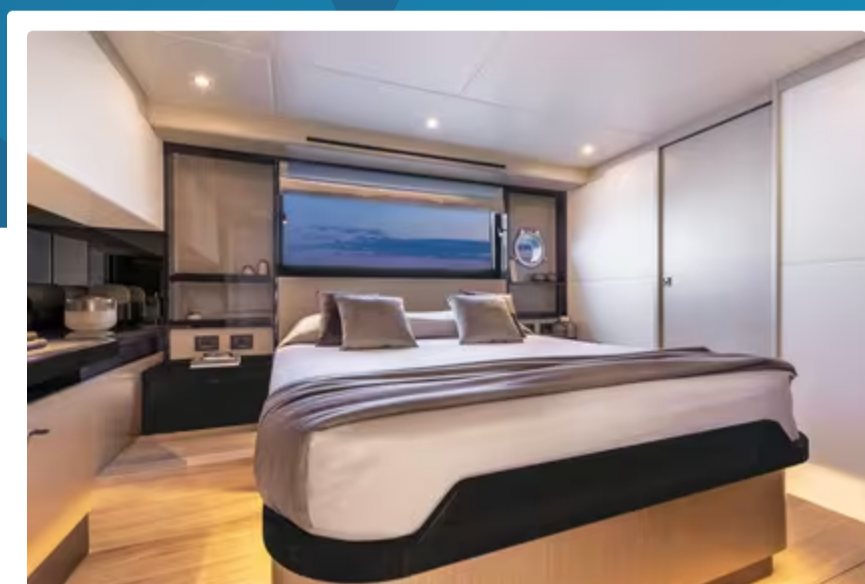

Absolute 60 Fly (Jan 2025) • For Sale

PRICE ON REQUEST

16 8 4

The Absolute Prisma, a yacht that will redefine the range with new ground-breaking design elements never seen on a Flybridge boat of these dimensions or strength of character.

The Owner's quarter at the bow and the aft cockpit terrace, free from any fixed furniture elements. As the prism reveals the several colors through the light, the 60 Fly by Absolute is the prisma revealing an overturning of perspectives.

An evolution for the range and for the owner, too. With the new 60 Fly, a versatile life on board and liveability of the spaces are now ensured. A new perspective is offered by the bow master cabin thanks to the Owner's quarter concept. A cabin which takes up the full beam of the boat, unprecedented on a 60/70-foot yacht.

The atmosphere is sophisticated and relaxed, dedicated to the owner's comfort and privacy: the walk-in wardrobe, the vanity with a sea view, and the wide side windows to feel fully immersed in nature complete the ambience.

A Sophisticated And Relaxed Experience

The exterior lines are now enriched by elegant transparencies, thanks to the glazed balustrades that offer breath-taking views from both the fly and the cockpit. The cockpit is a revolutionary approach without fixed elements or fittings it can be furnished at the owner's taste for the first time.

Absolute 60 Fly (Jan 2025) • Price On Request

16 8 4

Technical

Manufacturer	Absolute	Model	60 Fly
Model Year	2025	Length	19
Beam	4.94	Draft	1.36
Engines	2 X 533KW Volvo D11 IPS950	Fuel	TBC
Wc	4	Flag	TBC
Double Cabins	4	Total Cabins	4
Fresh Water	TBC		

A Modular Approach To Layout