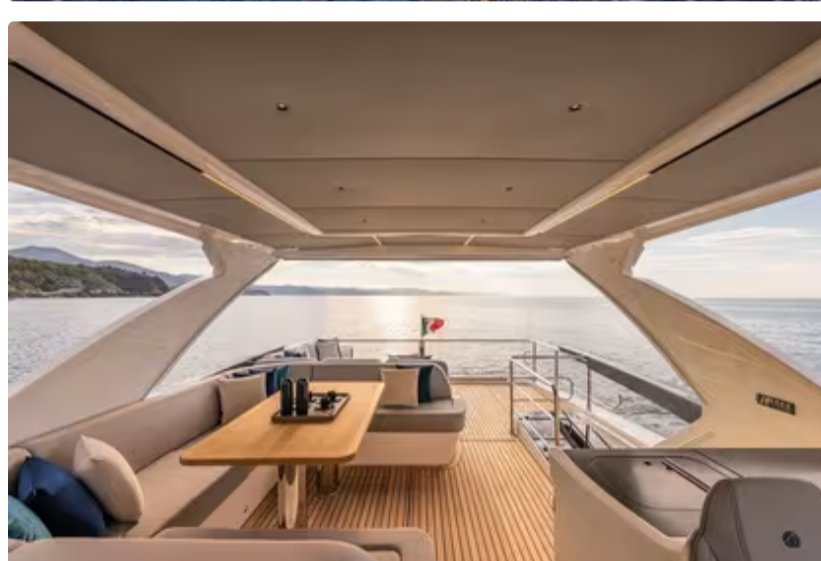

Absolute 60 Fly (Jan 2025) • For Sale

PRICE ON REQUEST

16 8 4

The Absolute Prisma, a yacht that will redefine the range with new ground-breaking design elements never seen on a Flybridge boat of these dimensions or strength of character.

The Owner's quarter at the bow and the aft cockpit terrace, free from any fixed furniture elements. As the prism reveals the several colors through the light, the 60 Fly by Absolute is the prisma revealing an overturning of perspectives.

An evolution for the range and for the owner, too. With the new 60 Fly, a versatile life on board and liveability of the spaces are now ensured. A new perspective is offered by the bow master cabin thanks to the Owner's quarter concept. A cabin which takes up the full beam of the boat, unprecedented on a 60/70-foot yacht.

A Sophisticated And Relaxed Experience

The exterior lines are now enriched by elegant transparencies, thanks to the glazed balustrades that offer breath-taking views from both the fly and the cockpit. The cockpit is a revolutionary approach without fixed elements or fittings it can be furnished at the owner's taste for the first time.